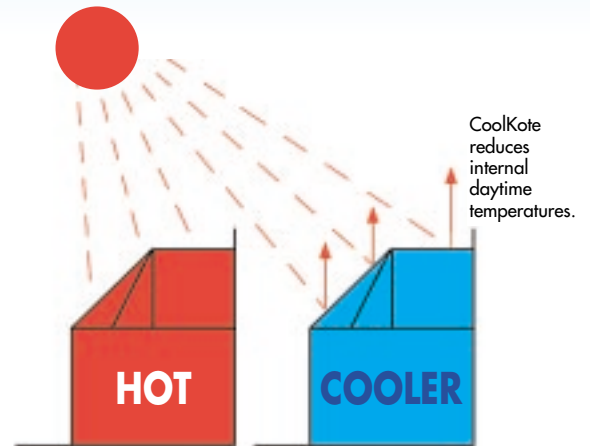

COOLKOTE SOLVES PROBLEMS

You will benefit from an immediate reduction in internal daytime temperatures and less glare, whilst an ultra-violet barrier helps prevent fading and sun damage to furnishings. CoolKote is inexpensive, effective and is applied quickly, cleanly and with the minimum of disruption to your existing polycarbonate or glass roof by members of a national network of highly trained professional installers.